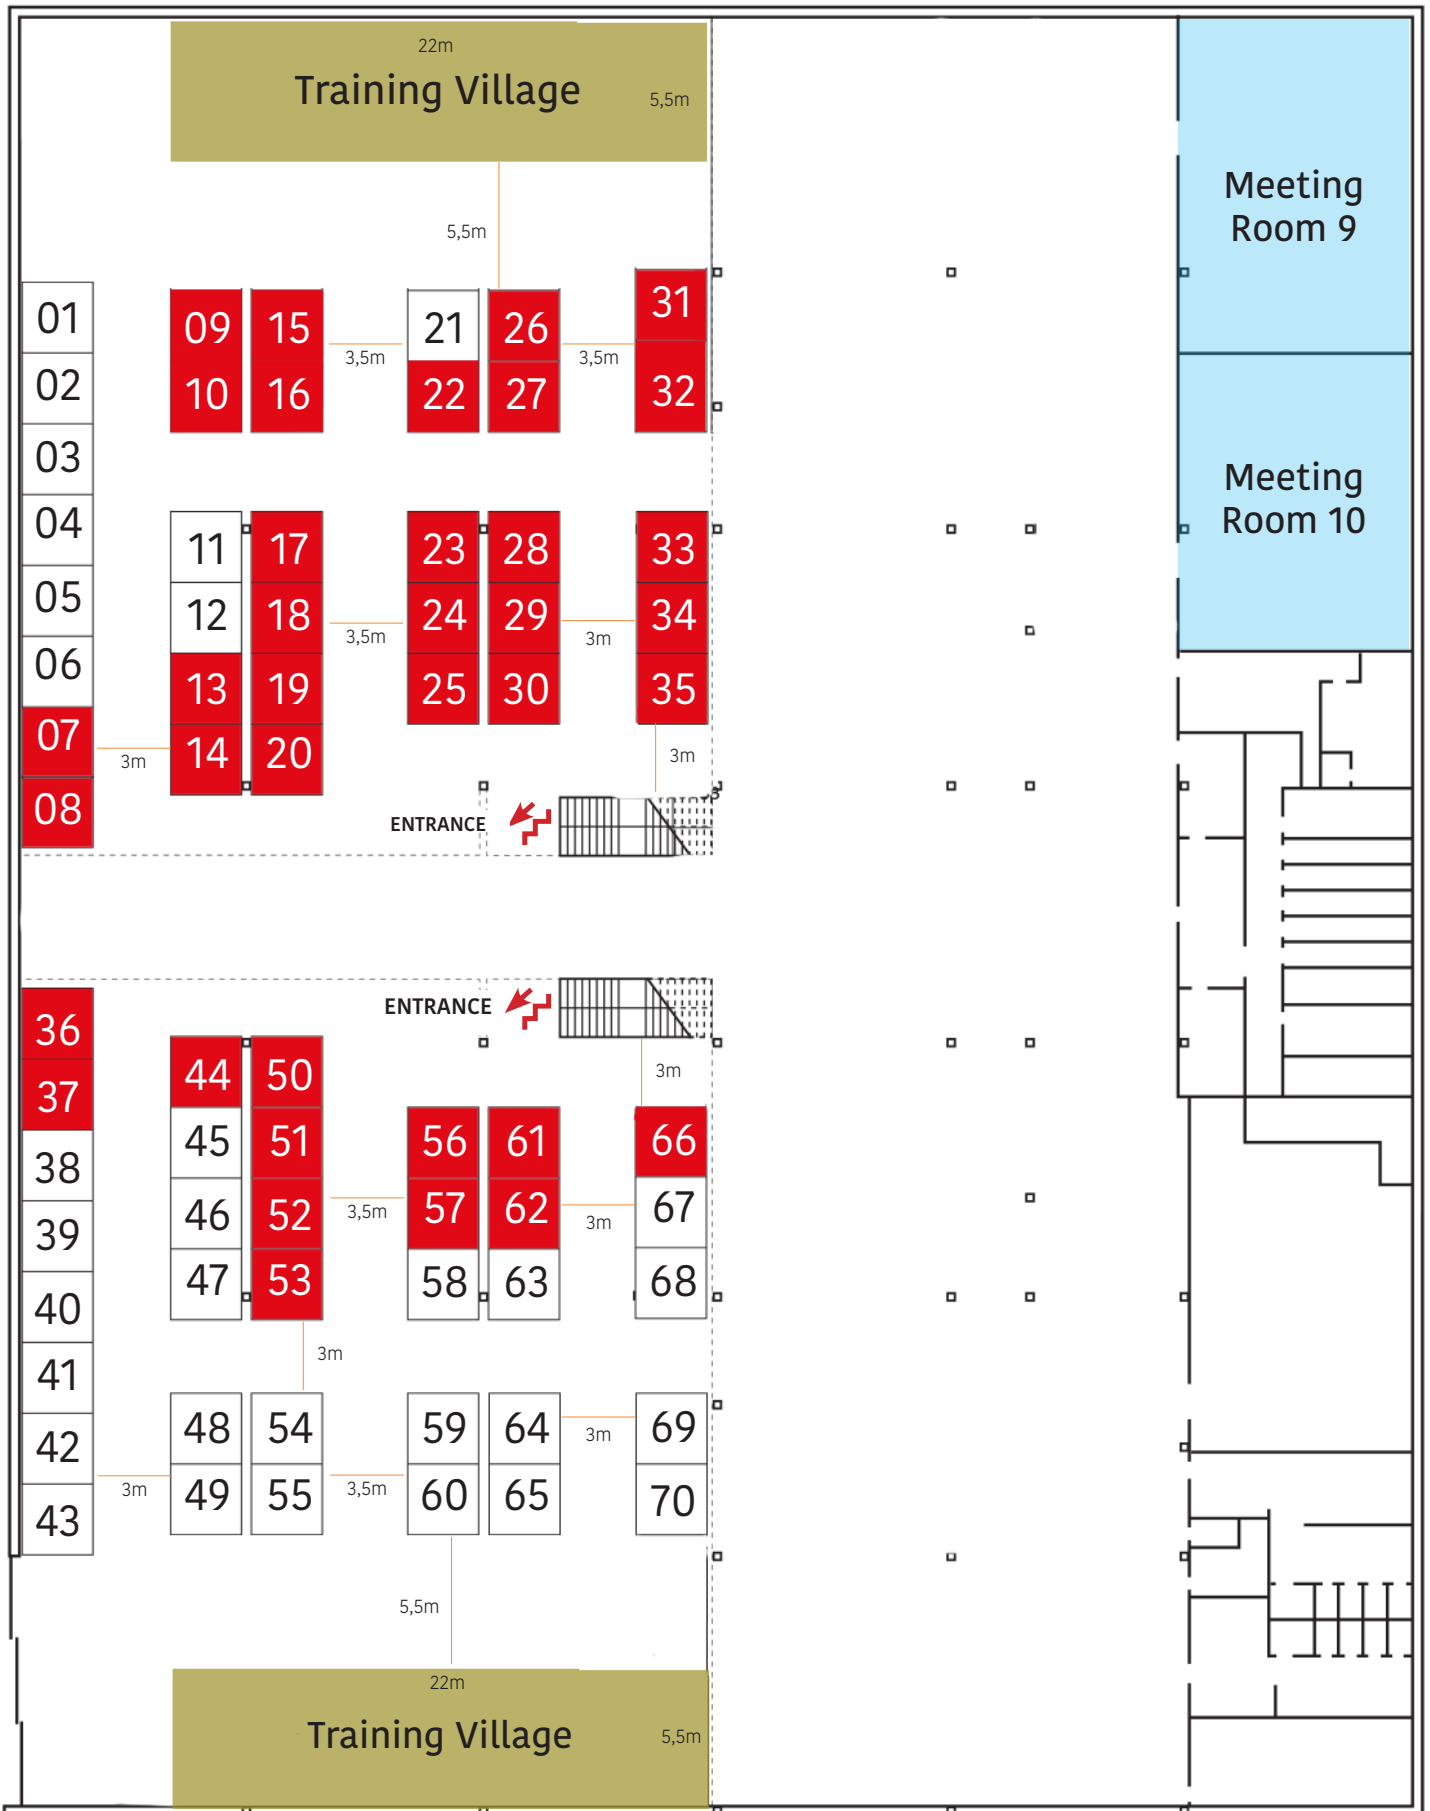

EXHIBITION - FLOOR MAP - LEVEL -1

32nd ESTS MEETING

26 - 28 MAY 2024 • BARCELONA, SPAIN

“Barcelona 2024 - ESTS, more than a Society!”

EXHIBITORS

 medela 7-8	 CMR SURGICAL 9-10-15-16	 MSD 13-14-19-20	 WASTON[®] MEDICAL 17-18
 Delacroix-Chevalier Paris 22	 Medtronic 23-24-25-29-30	 REACH SURGICAL 26-27	 LIVSMED 28
 Novatech new biotechnology for life a bess group company 31	 Roche 33-34-35	 MEDXPERT THE CHEST WALL COMPANY 32	 AtriCure 36-37
 ETHICON Johnson & Johnson SURGICAL TECHNOLOGIES 44-50-51	 REDAX[®] MEDICAL DEVICES 52-53	 INTUITIVE 56-57-61-62	 AstraZeneca 66